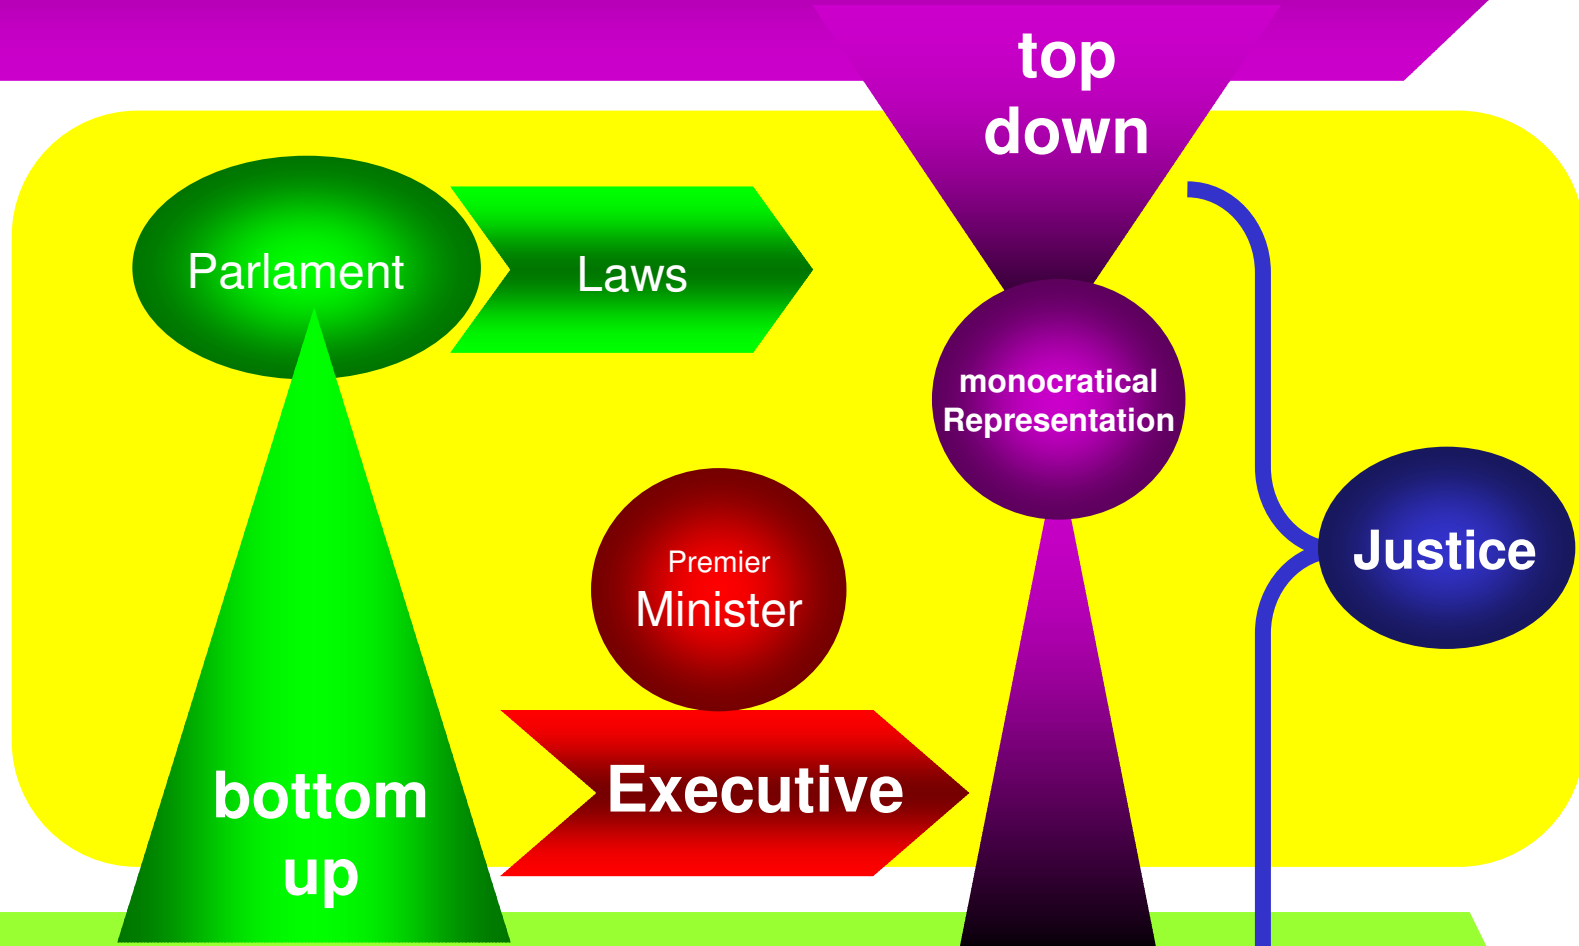

Metasystems

State

A thick, curved orange line is positioned in the center of a yellow rounded rectangle. The line is thicker at its ends and tapers slightly towards its center, forming a wide, shallow arc.

top
down

Parlament

Laws

monocratical
Representation

Premier
Minister

bottom
up

Executive

Citizens

Metasystems

Citizens

Metasystems

Political Parties

Parlament

Laws

top
down

monocratical
Representation

Premier
Minister

Justice

bottom
up

Executive

Citizens

Metasystems