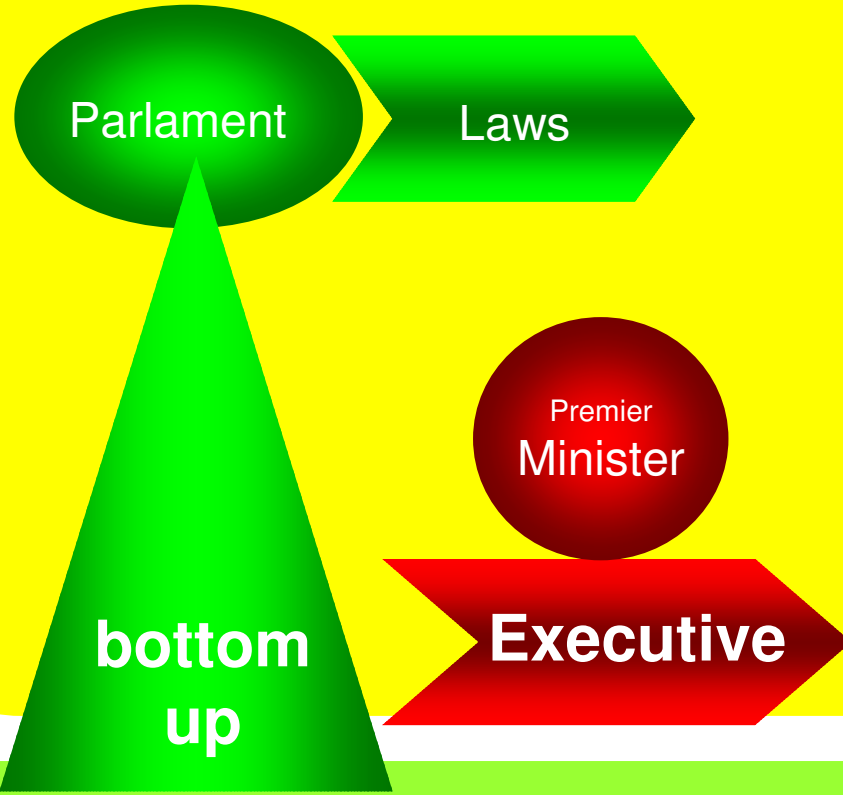

Metasystems

State

A thick, curved orange line is positioned in the center of a yellow rounded rectangle. The line is thicker at its ends and tapers slightly towards its center, forming a wide, shallow arc.

Citizens

Metasystems

Parlament

Laws

bottom
up

Citizens

Metasystems

Metasystems

top
down

Parlament

Laws

monocratical
Representation

Premier
Minister

bottom
up

Executive

Citizens

Metasystems

Citizens

Metasystems

Political Parties

Parlament

Laws

top
down

monocratical
Representation